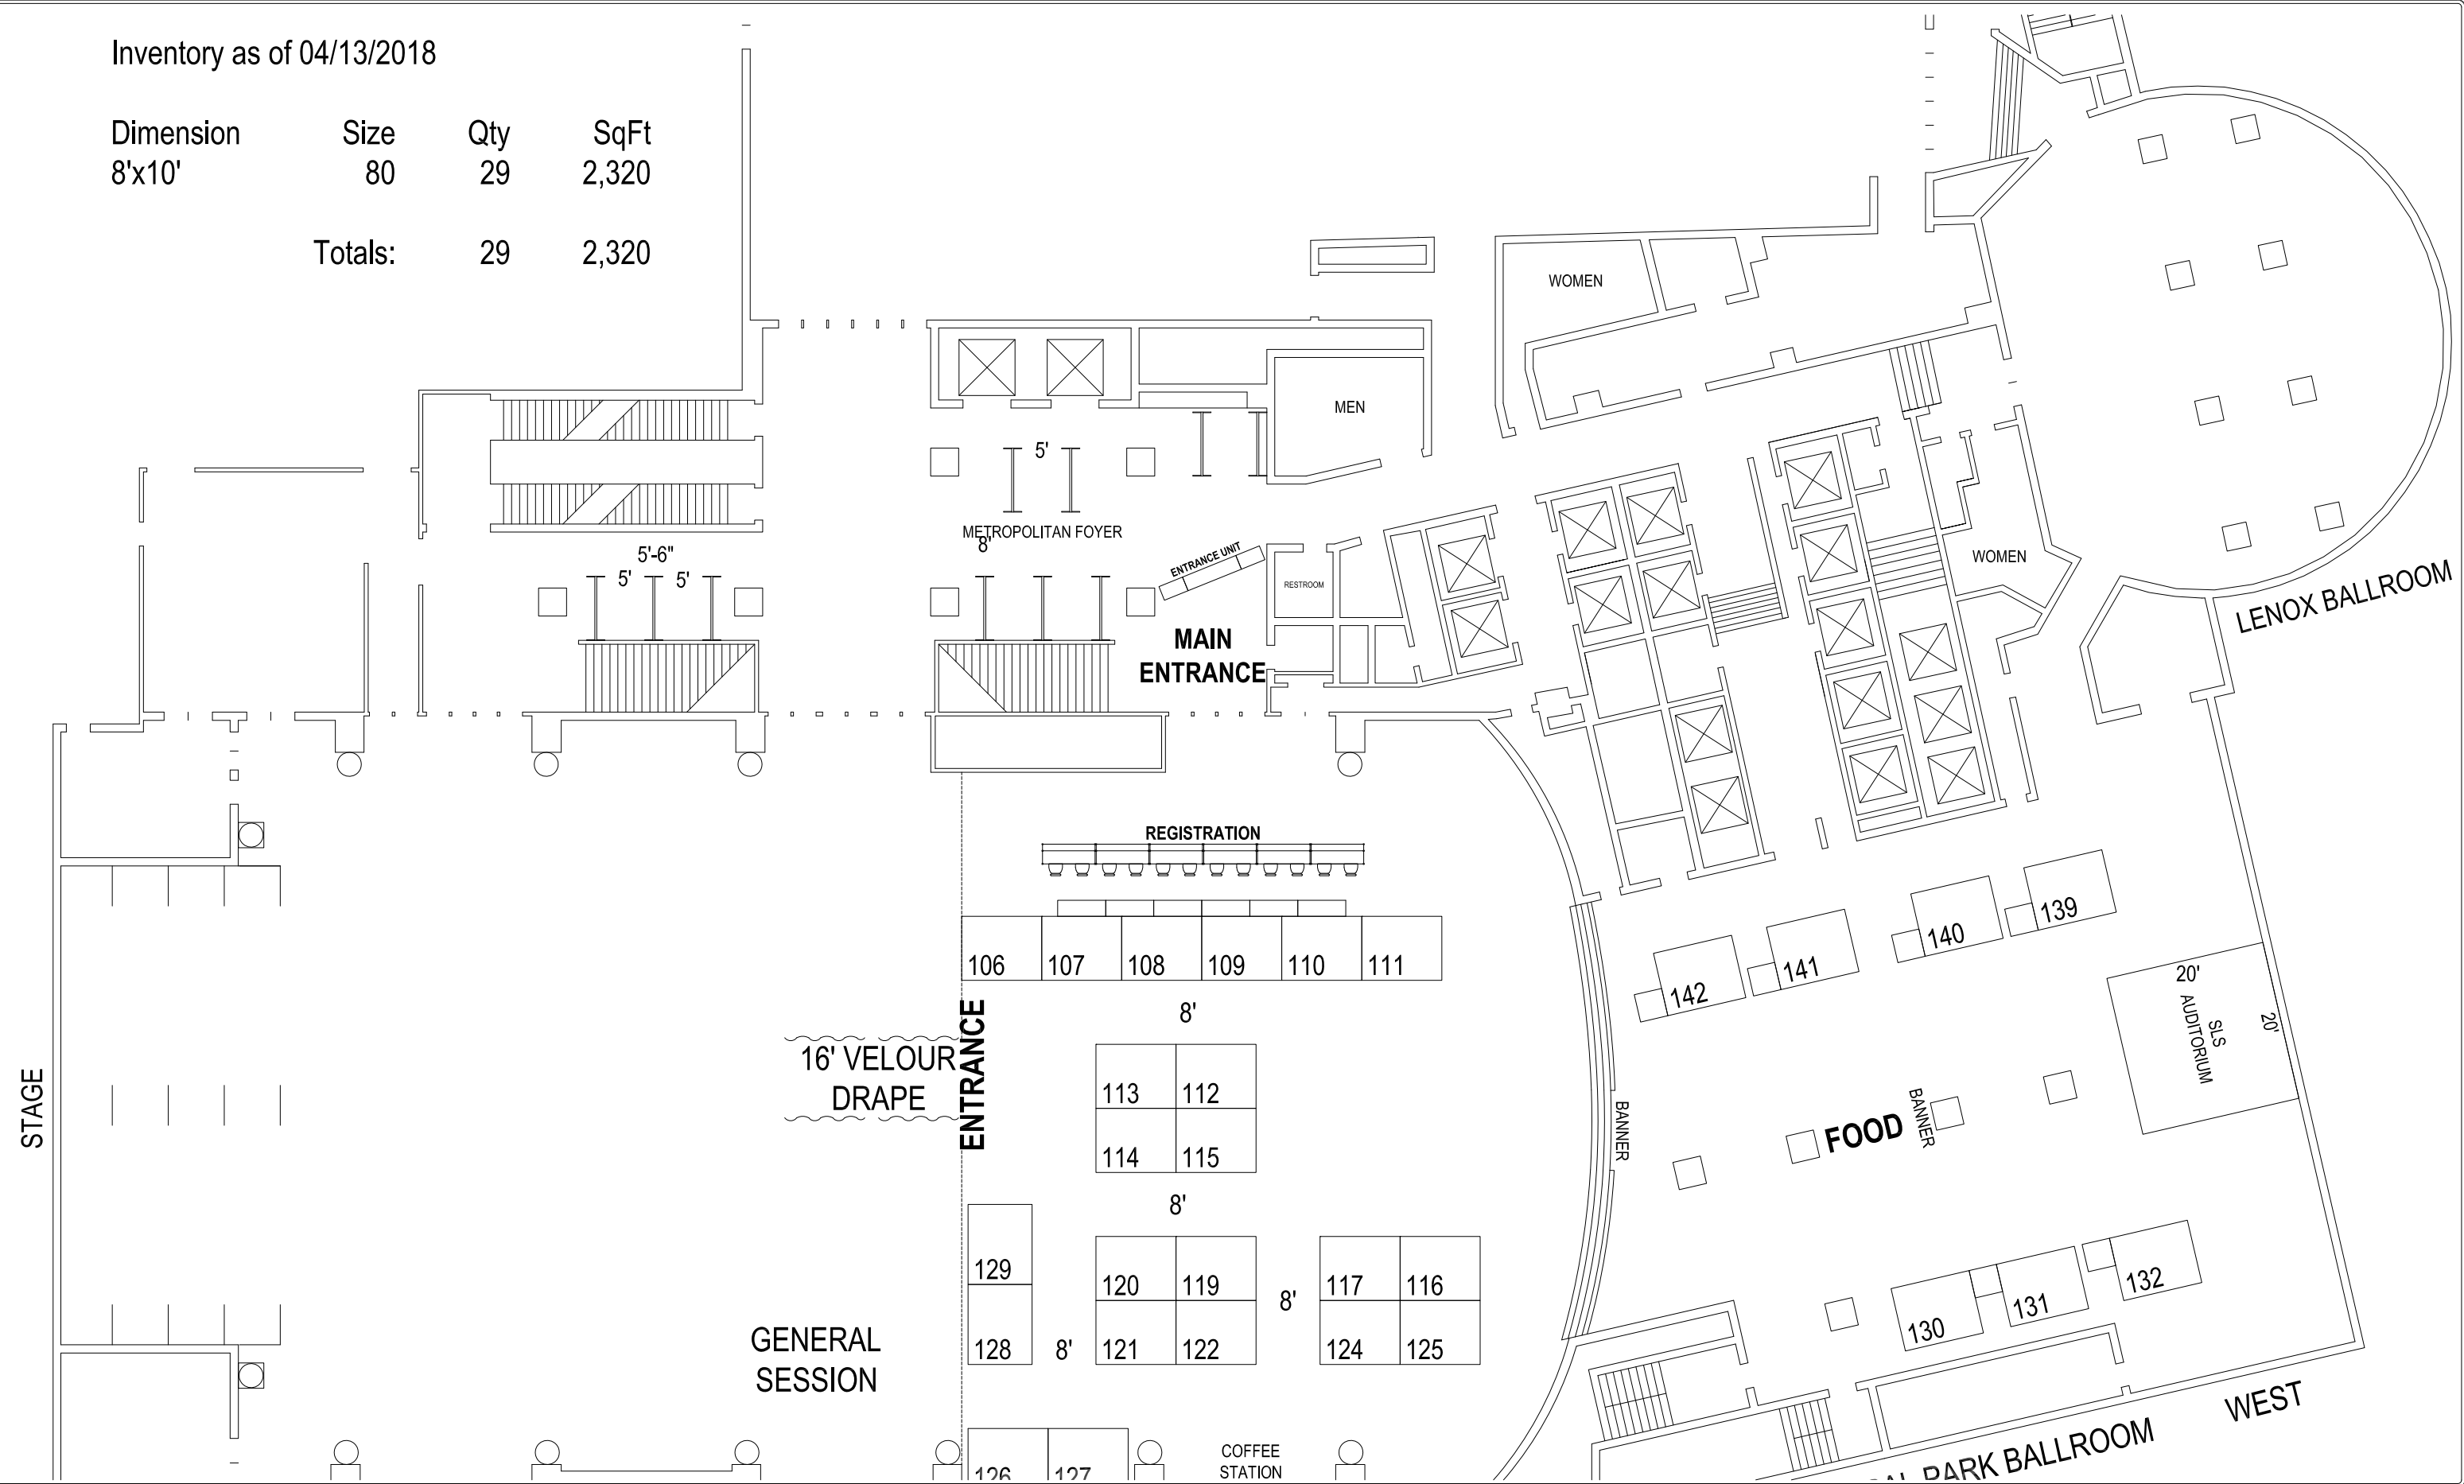

Inventory as of 04/13/2018

Dimension	Size	Qty	SqFt
8'x10'	80	29	2,320
Totals:		29	2,320

SOCIETY OF LAPAROENDOSCOPIC SURGEONS
 SHERATON NEW YORK - LEVEL 2
 NEW YORK, NY
 AUGUST 29 - SEPTEMBER 1, 2018